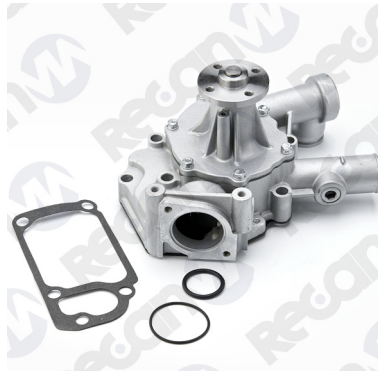

### Alternator Mitsubishi 12V 40A

Mitsubishi 4DQ7, S4S y S4E

32A68-10201

## WATER PUMPS

21010-40K05

**Water pump  
Nissan**

Motor: TD27 and QD32

21010-37526

**Water pump  
Nissan**

Motor: SD25

21010-FU425

**Water pump  
Nissan**

Motor: K15, K21 and K25

16100-78300-71

**Water pump  
Toyota**

Motor: 2Z, 1Z, 11Z and 13Z

16110-78701-71  
16110-78703-71

**Water pump  
Toyota**

1DZ, 2Z and 3Z

16100-78203-71

**Water pump  
Toyota**

Motor: 1DZ

32C45-00023

**Water pump  
Mitsubishi**

Motor: S4Q2

32A45-00022

**Water pump  
Mitsubishi**