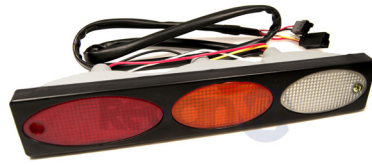

26550-FK100

**Rear light
Nissan**

D01S y D02S